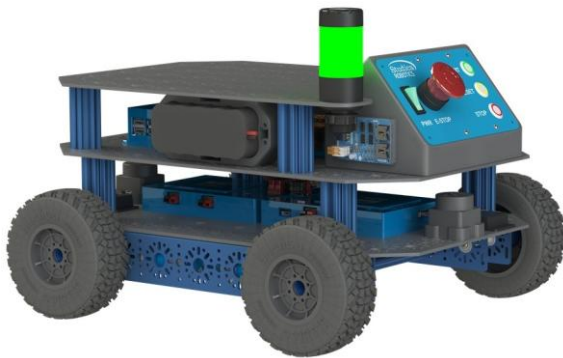

Part # 70211

Worldskills Autonomous Mobile Robotics FULL Collection

Item	Part #	Image	Pack Cont's	In Kit
ELECTRONICS				
IR Range Sensor (10 cm to 80 cm)	40117		1	2
IR Range Sensor Bracket	40118		1	2
Ultrasonic Distance Sensor Bracket	40238		1	2
Zip Ties, Blue, 150mm (100 pack)	70010		100	1
12V 3,000 mAh NiMH Battery Pack, PP45	70018		1	2
NiMH Battery Pack Charger, PP45	70019		1	1
High-Current Power Distribution Board	70028		1	1

Robotics Toolbox	70056		1	2
Remote Control Device - USB & Bluetooth	70112		1	1
LED Light Tower	70113		1	1
Light Tower Cable for BASE Robot	70113CBL		1	1
LED Light Tower Mount	70113BM		1	1
Fuse Pack for HCPDB	70128		1	1
Combination Wrench, 8mm	70139		1	1
2.5mm Hex Ball End Screwdriver	70142		1	1
Hex Key Metric 7 Piece Set (1.5, 2, 2.5, 3, 4, 5, 6)	70144-7		1	1
Combination Wrench, 5.5mm	70145		1	1
Parsec Distance Sensor	70149		1	2
Cobra Line Follower Sensor V3	70150		1	1
Titan Quad Motor Controller	70152		1	2
Power Control Panel V2	70171		1	1
Control Panel Mount	70171CPM		1	1
VMX2 Robotics Controller	70174		1	1
T-Mini Lidar	70499		1	2
Ultrasonic Distance Sensor	70753		1	2
3D Depth Camera	71044		1	1
Short Lever Limit Switch (4 pack)	72060		1	1
Maverick Hex Planetary Gearbox Motor w/Encoder (19.2:1 Ratio Gearbox)	75001-192		1	4
Maverick Motor with Planetary Gearbox 26.9:1, Encoder, & 6mm Hex-Shaft	75001-269		1	2
Maverick Hex Planetary Gearbox Motor w/Encoder (50.9:1 Ratio gearbox)	75001-509		1	4

Maverick Motor with Planetary Gearbox 71.2:1, Encoder, & 6mm Hex-Shaft	75001-712		1	1
Maverick Motor with Planetary Gearbox 99.5:1, Encoder, & 6mm Hex-Shaft	75001-995		1	1
Multi-Mode Smart Servo	75002		1	2
Servo Manager	75016		1	1
6V DC AA Battery Holder w/TJC8 Female, 22AWG	75004		1	1
Servo Power Block	75006		1	1
Cypher MAX Through Bore Encoder	75051		1	4
Multi-Mode Smart Servo 200	75007		1	2
Battery Mount & Strap	76090		1	2
4 in 1 WS500 Screwdriver	90202		1	1