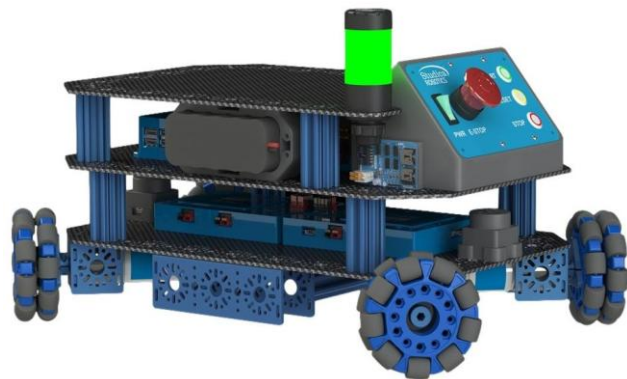

Part # 70211

Worldskills Autonomous Mobile Robotics FULL Collection

Item	Part #	Image	Pack Cont's	In Kit
ELECTRONICS				
IR Range Sensor (10 cm to 80 cm)	40117		1	2
IR Range Sensor Bracket	40118		1	2
Ultrasonic Distance Sensor Bracket	40238		1	2
Zip Ties, Blue, 150mm (100 pack)	70010		100	1
12V 3,000 mAh NiMH Battery Pack, PP45	70018		1	2
NiMH Battery Pack Charger, PP45	70019		1	1
High-Current Power Distribution Board	70028		1	1

Robotics Toolbox	70056		1	2
Remote Control Device - USB & Bluetooth	70112		1	1
LED Light Tower	70113		1	1
Light Tower Cable for BASE Robot	70113CBL		1	1
LED Light Tower Mount	70113BM		1	1
Fuse Pack for HCPDB	70128		1	1
Combination Wrench, 8mm	70139		1	1
2.5mm Hex Ball End Screwdriver	70142		1	1
Hex Key Metric 7 Piece Set (1.5, 2, 2.5, 3, 4, 5, 6)	70144-7		1	1
Combination Wrench, 5.5mm	70145		1	1
Parsec Distance Sensor	70149		1	2
Cobra Line Follower Sensor V3	70150		1	1
Titan Quad Motor Controller	70152		1	2
Power Control Panel V2	70171		1	1
Control Panel Mount	70171CPM		1	1
VMX2 Robotics Controller	70174		1	1
T-Mini Lidar	70499		1	2
Ultrasonic Distance Sensor	70753		1	2
3D Depth Camera	71044		1	1
Short Lever Limit Switch (4 pack)	72060		1	1
Maverick Hex Planetary Gearbox Motor w/Encoder (19.2:1 Ratio Gearbox)	75001-192		1	4
Maverick Motor with Planetary Gearbox 26.9:1, Encoder, & 6mm Hex-Shaft	75001-269		1	2
Maverick Hex Planetary Gearbox Motor w/Encoder (50.9:1 Ratio gearbox)	75001-509		1	4

Maverick Motor with Planetary Gearbox 71.2:1, Encoder, & 6mm Hex-Shaft	75001-712		1	1
Maverick Motor with Planetary Gearbox 99.5:1, Encoder, & 6mm Hex-Shaft	75001-995		1	1
Multi-Mode Smart Servo	75002		1	2
Servo Manager	75016		1	1
6V DC AA Battery Holder w/TJC8 Female, 22AWG	75004		1	1
Servo Power Block	75006		1	1
Cypher MAX Through Bore Encoder	75051		1	4
Multi-Mode Smart Servo 200	75007		1	2
Battery Mount & Strap	76090		1	2
4 in 1 WS500 Screwdriver	90202		1	1